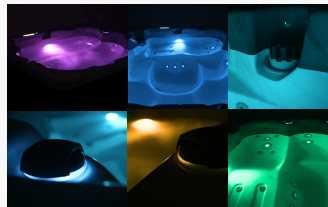

220V

Dry Weight
895 lbs

Water Volume
375 Gallons

COLOR AVAILABLE

Acrylic
Marble White

Cabinet
Grey

Digital Topside Control

Starlight Package

Pressurized Filtration

ELECTRICAL

- 220V /50 amp
- Digital Topside Control
- Bluetooth Stereo

PREMIUM LIGHTING SYSTEM

- Starlight Package
 - LED Backlit Jets
 - Corner & Valve Lighting
 - LED Underwater Lighting